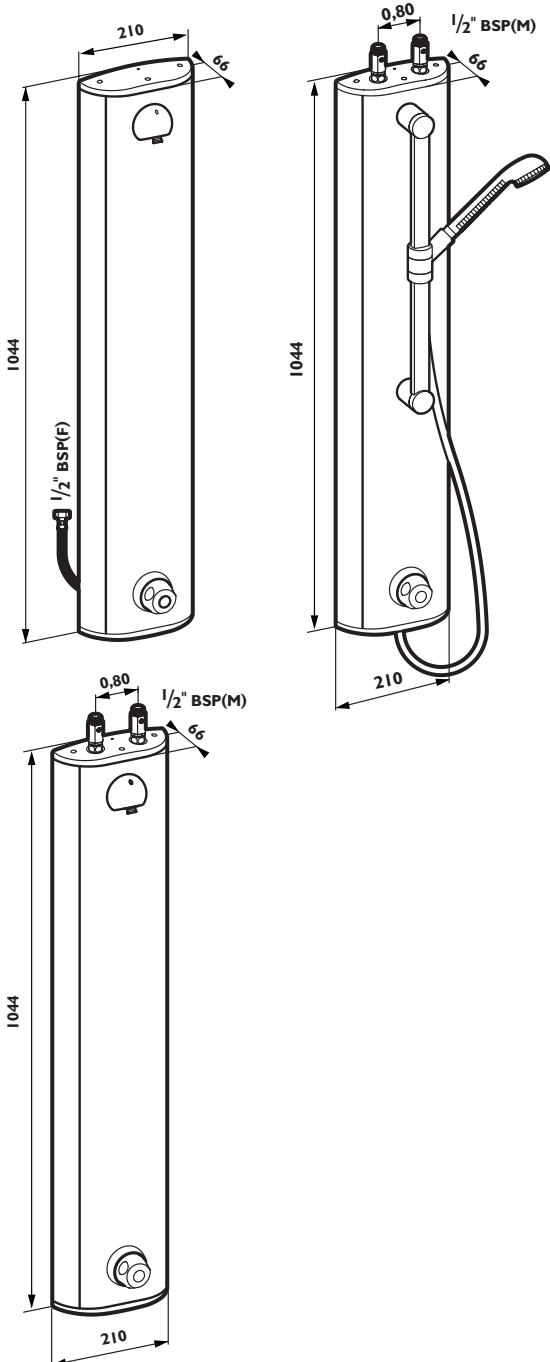

Tempomix shower panel surface mounted

Data

Tempomix shower panel in brushed aluminium finish complete with: Tempomix automatic shut-off shower mixer ~30 sec. nom. Vandal proof shower head with scale proof nozzle. 1/2" BSP(M) inlets, non-return valves. Stop valves and filters. Options for top or back entry (*flexibles*).

Code numbers

- 790300 - Tempomix shower panel with round anti-vandal head - top entry.
- 790350 - Tempomix shower panel with flexible shower set - top entry.
- 790310 - Tempomix shower panel with round anti-vandal head - back entry (*flexibles*).

Description

Pre-assembled aluminium panel, is supplied with Tempomix time flow shower auto shut-off mixer and a round vandal-proof fixed shower head with incorporated scale-proof nozzle. Spray angle is adjustable but can be locked by the installer. Shut-off delay ~30 sec. (+5 / -10 sec.), self-cleaning mechanism. Automatic flow-rate regulator 8 l/min. Surface mounted with options for top, bottom or back entry water supply. Supplied with pre-installed stainless steel flexibles connectors, filters and stop valves.

Dimensions in mm