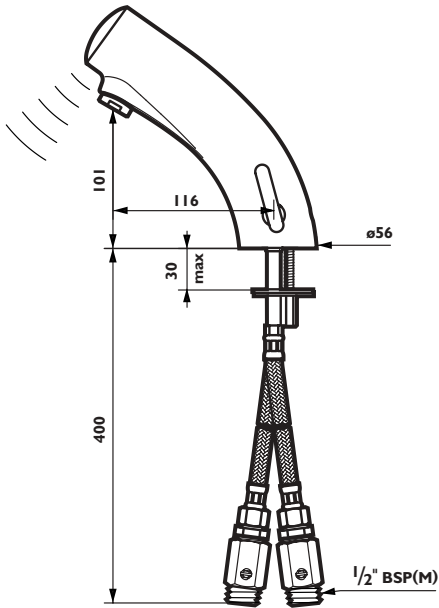

#### Tempomatic 3 wall mount

Dimensions in mm