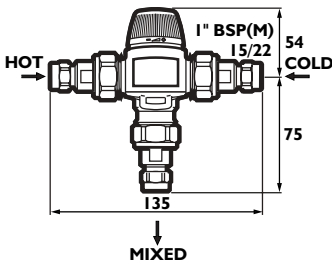

Economix Combi thermostatic mixing valve

Economix 15/3

A. 140mm

Economix 22/3

A. 150mm

Economix thermostatic mixing valve

Data

The Economix thermostatic mixing valve is available in standard and Combi formats for 15 and 22mm and is tested and certified with NHS Model Engineering Specification DO8.