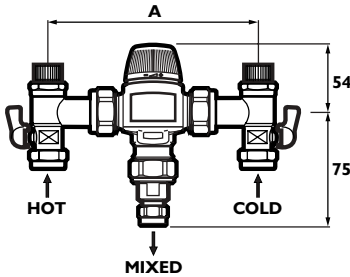

Economix Combi thermostatic mixing valve

Economix 15/3

A. 140mm

Economix 22/3

A. 150mm

Economix thermostatic mixing valve

Data

The Economix thermostatic mixing valve is available in standard and Combi formats for 15 and 22mm and is tested and certified with NHS Model Engineering Specification DO8.

Connections

Economix 15/3 standard

- 15mm compression

Economix 22/3 standard

- 22mm compression

The use of Keysafe isolating ball valve strainers are recommended with the above versions. Economix Combi versions are supplied complete with 4 in 1 angle inlet connectors incorporating stainless steel mesh strainers, non return valves, 1/4" BSP pressure tapping point and 1/4 turn lever ball valves. Full spares kit available.