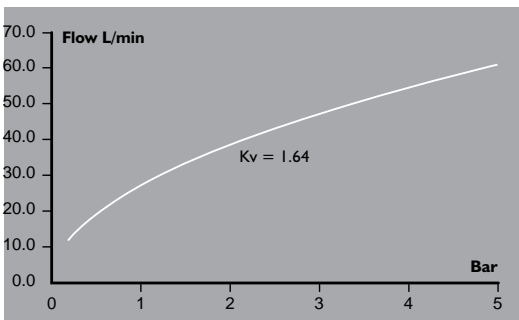

Application

The Economix thermostatic mixing valves are licensed for use with wash hand basins, showers and bidets in Healthcare applications under the requirements of the NHS Estates DO8 specification.

Economix mixing valves can also be used in any application where it is necessary to reduce hot water temperatures at wash hand basins, showers or bidets and baths to limit the risk of accidental scalding. This is especially important in school sports centres, factories, prisons, etc., where normal hot water temperatures (60°C) can cause serious burns.