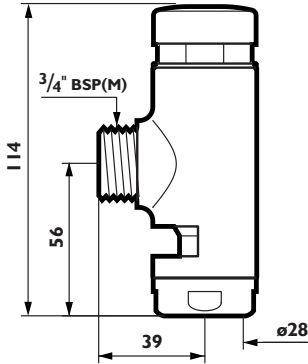

Tempoflux exposed valve

Tempoflux recessed

Dimensions in mm

Data

Tempoflux WC flush valve.

- Very easy to open by a smooth pressure on the push-button
- Direct flush: instantaneous flow by correct dimensioning of the installation and utilizing the available dynamic pressure.
- Automatic delayed shut-off, 7 secs.
- Integral vacuum breaker.
- Use with 3/4" stop and flow control valve.

Code number

- 761000 - Tempoflux 3/4" WC - exposed flush valve only.
 761002 - Tempoflux 3/4" WC kit with stop cock and complete with chrome plated elbow tube \varnothing 28 with nut collar, connection washer \varnothing 28/55 and clamp code 766002.
 761004 - Tempoflux 3/4" WC kit without stop cock and complete with chrome plated elbow tube \varnothing 28 with nut collar, connection washer \varnothing 28/55 and clamp code 766002.
 761900 - Tempoflux 3/4" recessed WC flush valve with circular wall plate \varnothing 195.

Pressures and flow-rates

Dynamic pressure	bar	0.5	1	2	3
Max. instant flow-rate	l/s	0.40	0.95	1.65	2.00
761000 only					
Max. instant flow-rate with stop cock	l/s	0.30	0.75	1.25	1.60
Recommended dynamic pressure:	2 to 4 bar Minimum pressure				
Inlet connections:	\varnothing internal 20 minimum				
Outlet connections:	Tube \varnothing 28				

How to specify

Tempoflux 3/4" WC Kit exposed (7 secs.) Code no. 761000

Angled flow and stop valve 3/4" BSP(F). Code no 765020

Tempoflux 3/4" WC Kit with stop valve and complete with chrome plated elbow tube \varnothing 28 with nut collar, connection washer \varnothing 28/55 and clamp code. Code no 761002