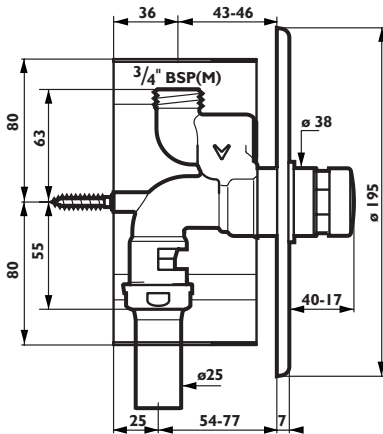

Tempoflux exposed valve

Tempoflux recessed

Dimensions in mm

Data

Tempoflux WC flush valve.

- Very easy to open by a smooth pressure on the push-button
- Direct flush: instantaneous flow by correct dimensioning of the installation and utilizing the available dynamic pressure.
- Automatic delayed shut-off, 7 secs.
- Integral vacuum breaker.
- Use with 3/4" stop and flow control valve.

Code number

- 761000 - Tempoflux 3/4" WC - exposed flush valve only.
 761002 - Tempoflux 3/4" WC kit with stop cock and complete with chrome plated elbow tube \varnothing 28 with nut collar, connection washer \varnothing 28/55 and clamp code 766002.
 761004 - Tempoflux 3/4" WC kit without stop cock and complete with chrome plated elbow tube \varnothing 28 with nut collar, connection washer \varnothing 28/55 and clamp code 766002.
 761900 - Tempoflux 3/4" recessed WC flush valve with circular wall plate \varnothing 195.

How to specify

Tempoflux 3/4" WC Kit exposed (7 secs.) Code no. 761000

Angled flow and stop valve 3/4" BSP(F). Code no 765020

Tempoflux 3/4" WC Kit with stop valve and complete with chrome plated elbow tube \varnothing 28 with nut collar, connection washer \varnothing 28/55 and clamp code. Code no 761002

Tempoflux 3/4" WC Kit without stop valve and complete with chrome plated elbow tube \varnothing 28 with nut collar, connection washer \varnothing 28/55 and clamp code. Code no 761004

Tempoflux 3/4" Recessed for WC flush (7 secs.) and chrome plated wall plate \varnothing 195. Code no 761900